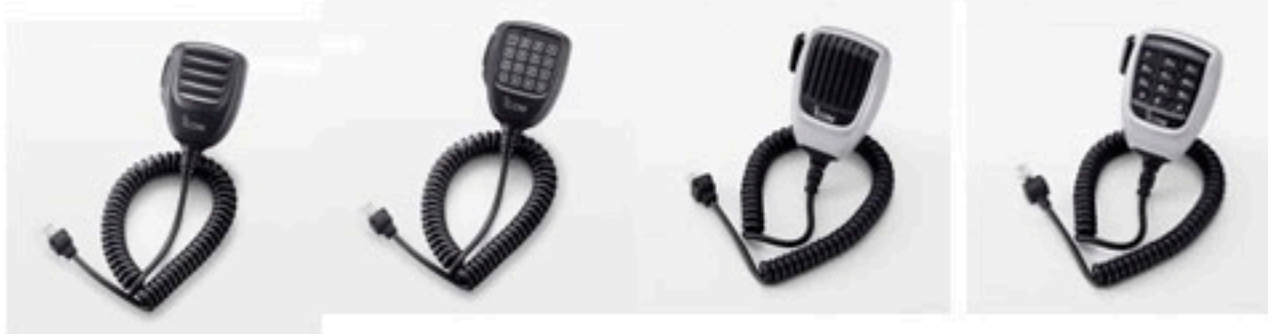

## HAND MICROPHONES

HM-152

HM-152T

HM-148G

HM-148T

DTMF type

Self-grounding type Self-grounding type with DTMF keypad

## DESKTOP MICROPHONE

SM-26